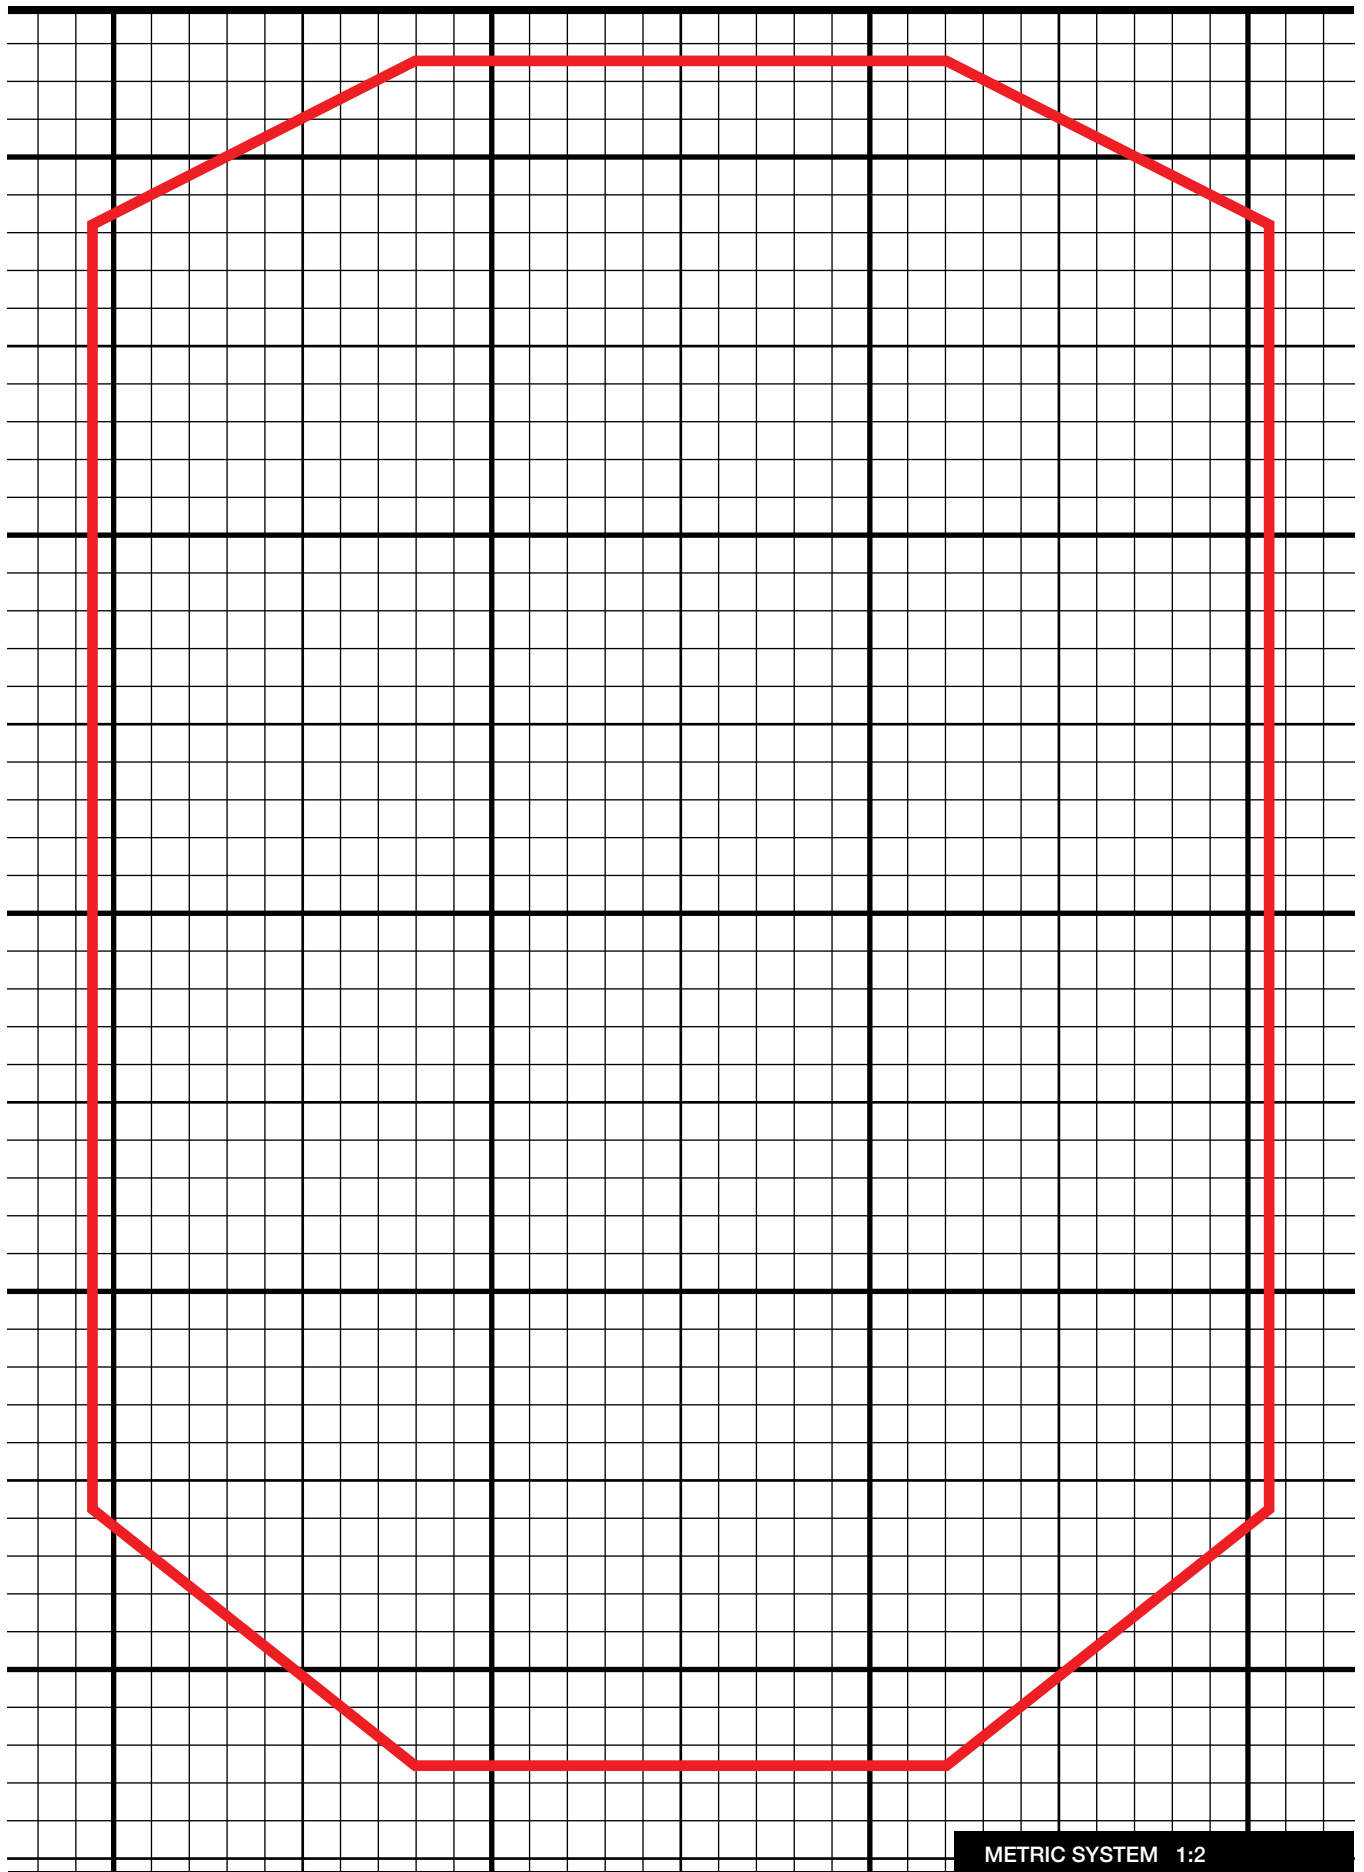

SOLID
GRAY.®

DATASHEET

GET TO KNOW YOUR GEAR!

POLYMER SERIES - TECH SPECS

WEIGHT

1300 GR. / 3 LBS 15 OZ

VOLUME

15 litres / 915 cubic inch

EXTERIOR DIMENSIONS

500 X 320 X 200 MM
(19.7 X 12.6 X 7.9 INCH)

LAPTOP SIZES

Main compartment fits most laptops up to 15.6 inch.

SERIAL NUMBER

Laser engraved in an Aluminium emblem.

PRODUCT ORIGIN

Sheet material: Europe
Manufacturing: The Netherlands
Assembly: The Netherlands

DRAW YOUR LAPTOP- METRIC SYSTEM

SCALE 1:2 | EACH SQUARE REPRESENTS 1X1 CM.

METRIC SYSTEM 1:2

DRAW YOUR LAPTOP- IMPERIAL SYSTEM

SCALE 1:2 | EACH SQUARE REPRESENTS 1X1 INCH.

CONTACT SOLID GRAY

WE'RE JUST A MESSAGE OR CALL AWAY