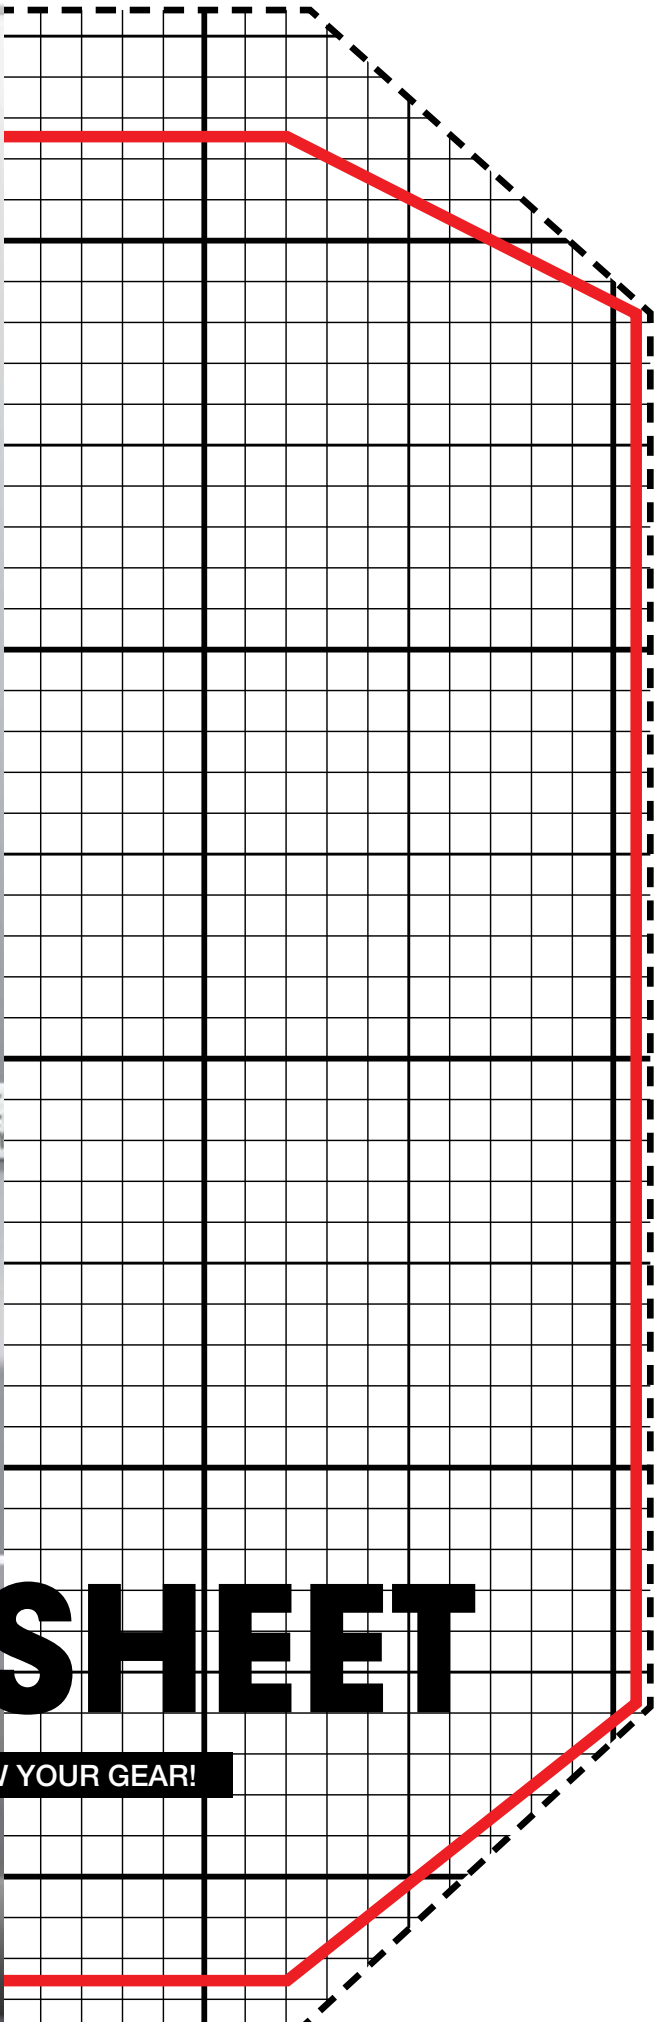

SOLID
GRAY.®

DATASHEET

GET TO KNOW YOUR GEAR!

POLYMER SERIES - TECH SPECS

WEIGHT

1300 GR. / 3 LBS 15 OZ

VOLUME

15 litres / 915 cubic inch

EXTERIOR DIMENSIONS

500 X 320 X 200 MM
(19.7 X 12.6 X 7.9 INCH)

LAPTOP SIZES

Main compartment fits most laptops up to 15.6 inch.

SERIAL NUMBER

Laser engraved in an Aluminium emblem.

PRODUCT ORIGIN

Sheet material: Europe
Manufacturing: The Netherlands
Assembly: The Netherlands

DRAW YOUR LAPTOP- METRIC SYSTEM

SCALE 1:2 | EACH SQUARE REPRESENTS 1X1 CM.

METRIC SYSTEM 1:2

DRAW YOUR LAPTOP- IMPERIAL SYSTEM

SCALE 1:2 | EACH SQUARE REPRESENTS 1X1 INCH.

CONTACT SOLID GRAY

WE'RE JUST A MESSAGE OR CALL AWAY