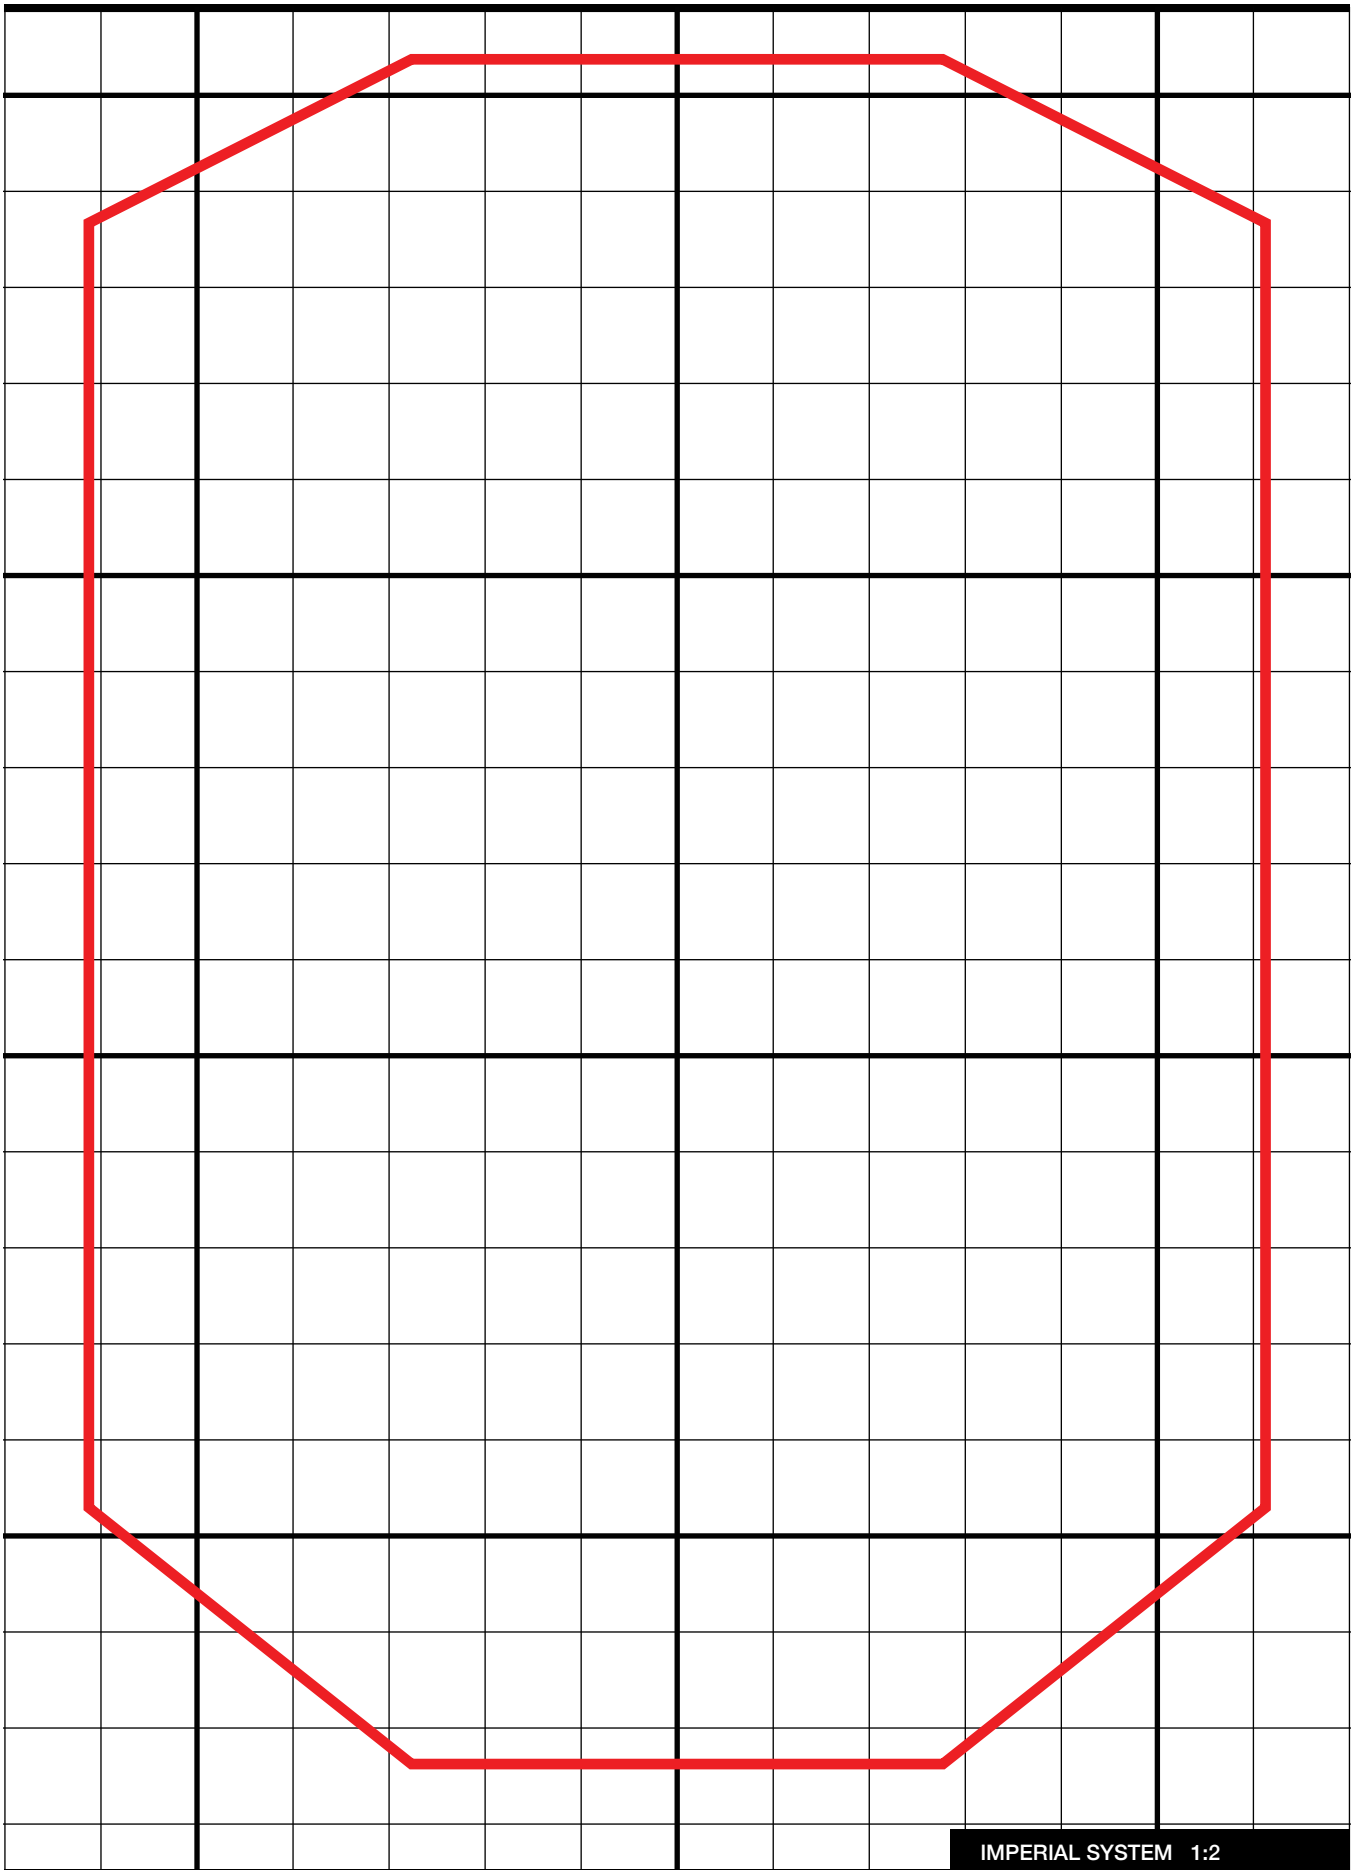

SOLID
GRAY.®

DATASHEET

GET TO KNOW YOUR GEAR!

POLYMER SERIES - TECH SPECS

WEIGHT

1300 GR. / 3 LBS 15 OZ

VOLUME

15 litres / 915 cubic inch

EXTERIOR DIMENSIONS

500 X 320 X 200 MM
(19.7 X 12.6 X 7.9 INCH)

LAPTOP SIZES

Main compartment fits most laptops up to 15.6 inch.

SERIAL NUMBER

Laser engraved in an Aluminium emblem.

PRODUCT ORIGIN

Sheet material: Europe
Manufacturing: The Netherlands
Assembly: The Netherlands

DRAW YOUR LAPTOP- METRIC SYSTEM

SCALE 1:2 | EACH SQUARE REPRESENTS 1X1 CM.

METRIC SYSTEM 1:2

DRAW YOUR LAPTOP- IMPERIAL SYSTEM

SCALE 1:2 | EACH SQUARE REPRESENTS 1X1 INCH.

CONTACT SOLID GRAY

WE'RE JUST A MESSAGE OR CALL AWAY