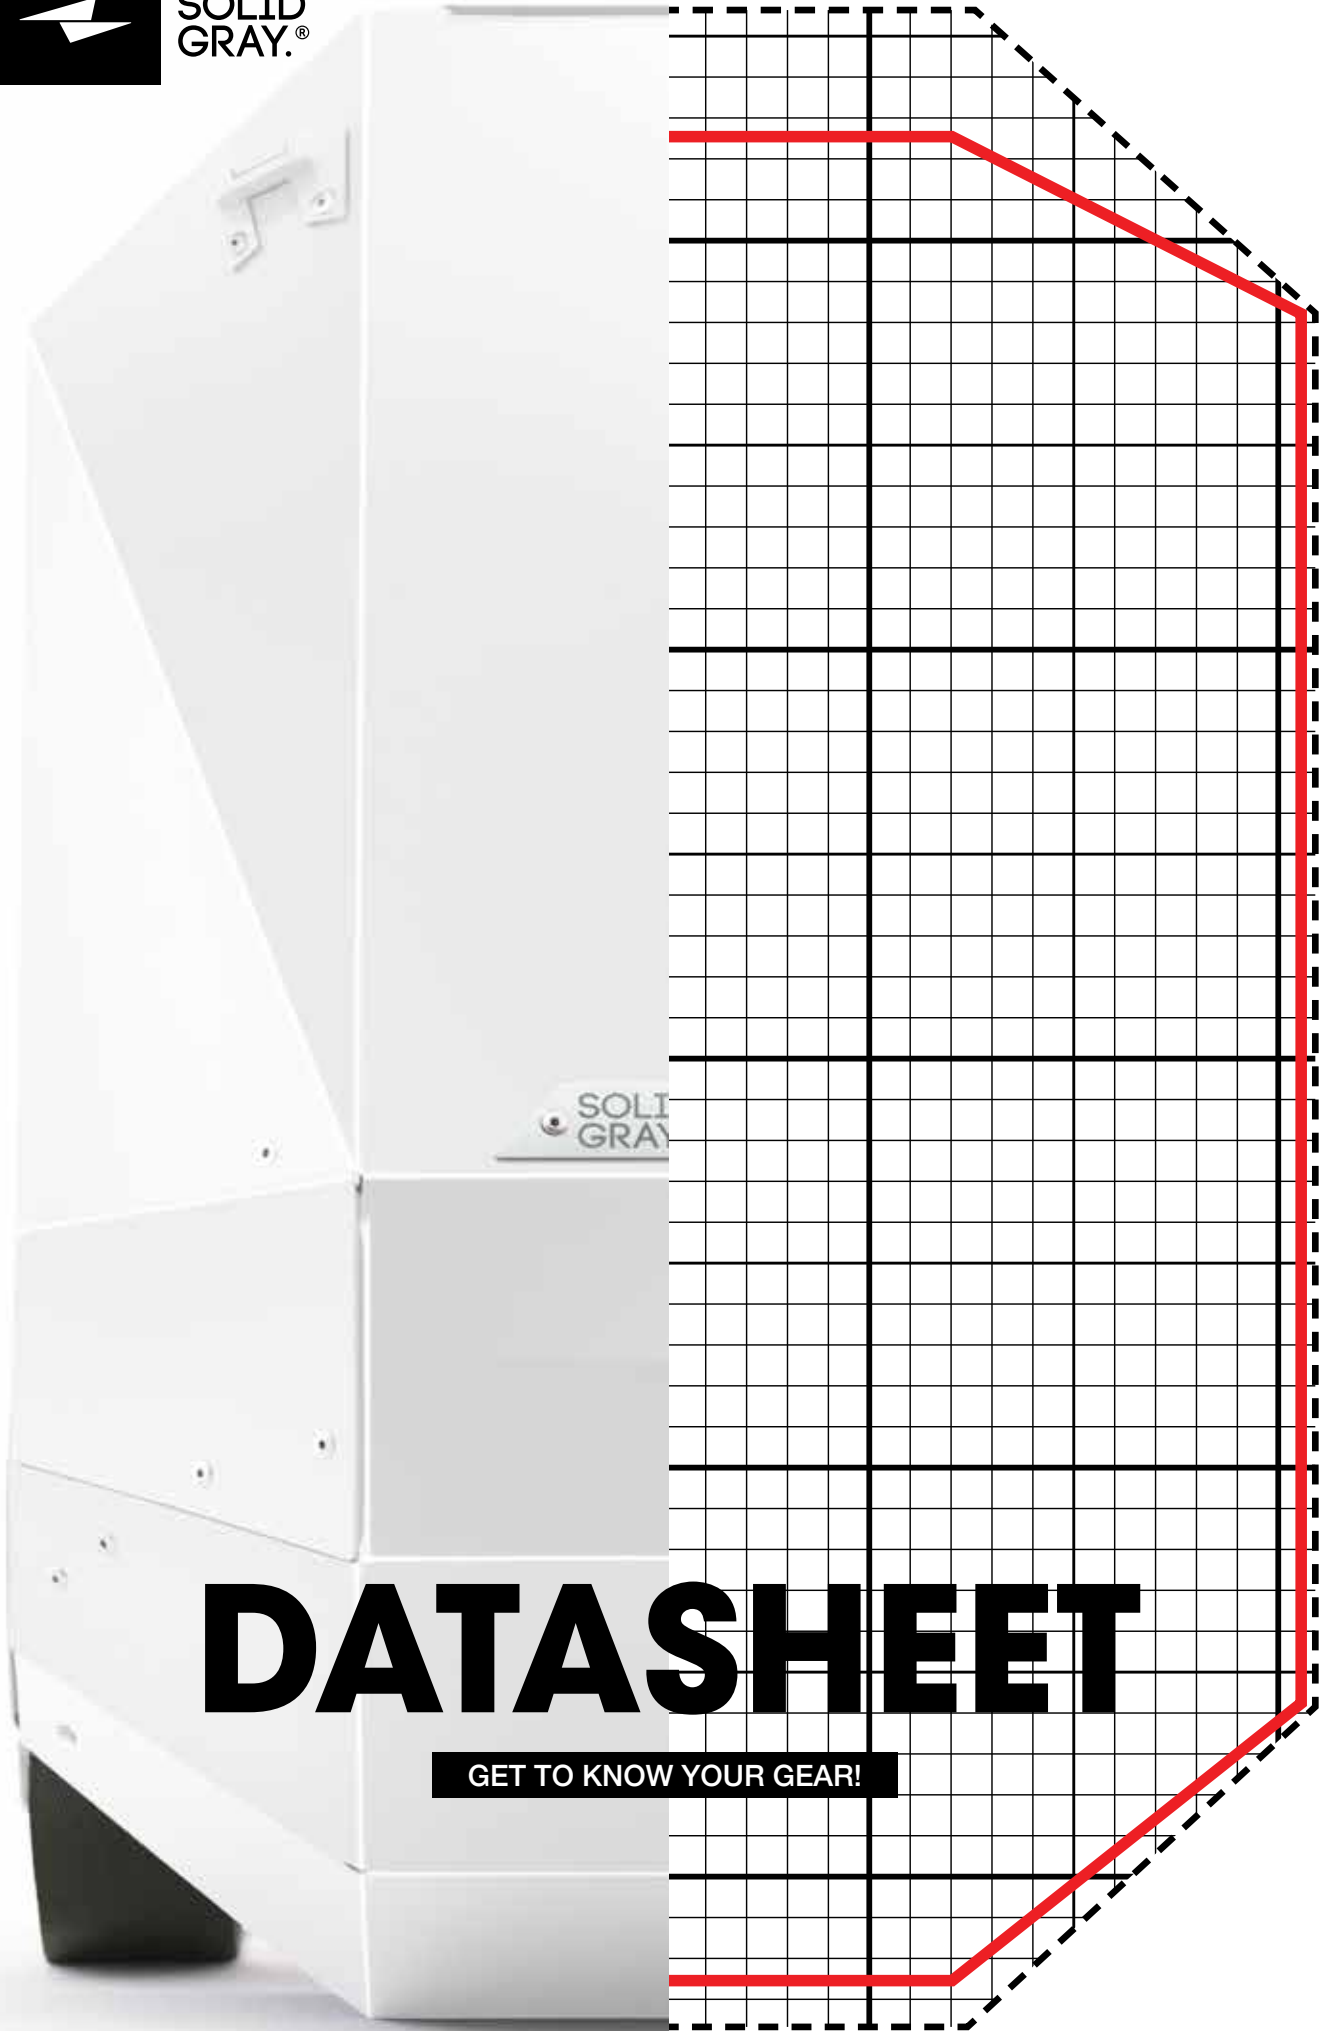

SOLID
GRAY.®

DATASHEET

GET TO KNOW YOUR GEAR!

POLYMER SERIES - TECH SPECS

WEIGHT

1,2 KG / 2 LBS 9 OZ

EXTERIOR DIMENSIONS

500 X 320 X 200 MM
(19.7 X 12.6 X 7.9 INCH)

SERIAL NUMBER

Laser engraved in a metal emblem.

AIRPLANE HAND LUGGAGE

SOLID GRAY backpacks suit the cabin size requirements of most airlines.

MATERIALS

Body: PP
Padding: EPDM
Straps: PP / POM
Laptop strap: PP / POM
Rivets: Aluminium

VOLUME

15 litres / 915 cubic inch

LAPTOP SIZES

Main compartment fits most laptops up to 15.6 inch.

PRODUCT ORIGIN

Sheet material: Europe
Manufacturing: The Netherlands
Assembly: The Netherlands

PRODUCTION

Custom engineered polymer sheets are cut in a computer controlled process, and assembled by hand, ensuring the highest quality standards.

RECYCLING

SOLID GRAY products can be fully disassembled for recycling.

DRAW YOUR LAPTOP- IMPERIAL SYSTEM

SCALE 1:2 | EACH SQUARE REPRESENTS 1X1 INCH.

IMPERIAL SYSTEM 1:2

CONTACT SOLID GRAY

WE'RE JUST A MESSAGE OR CALL AWAY