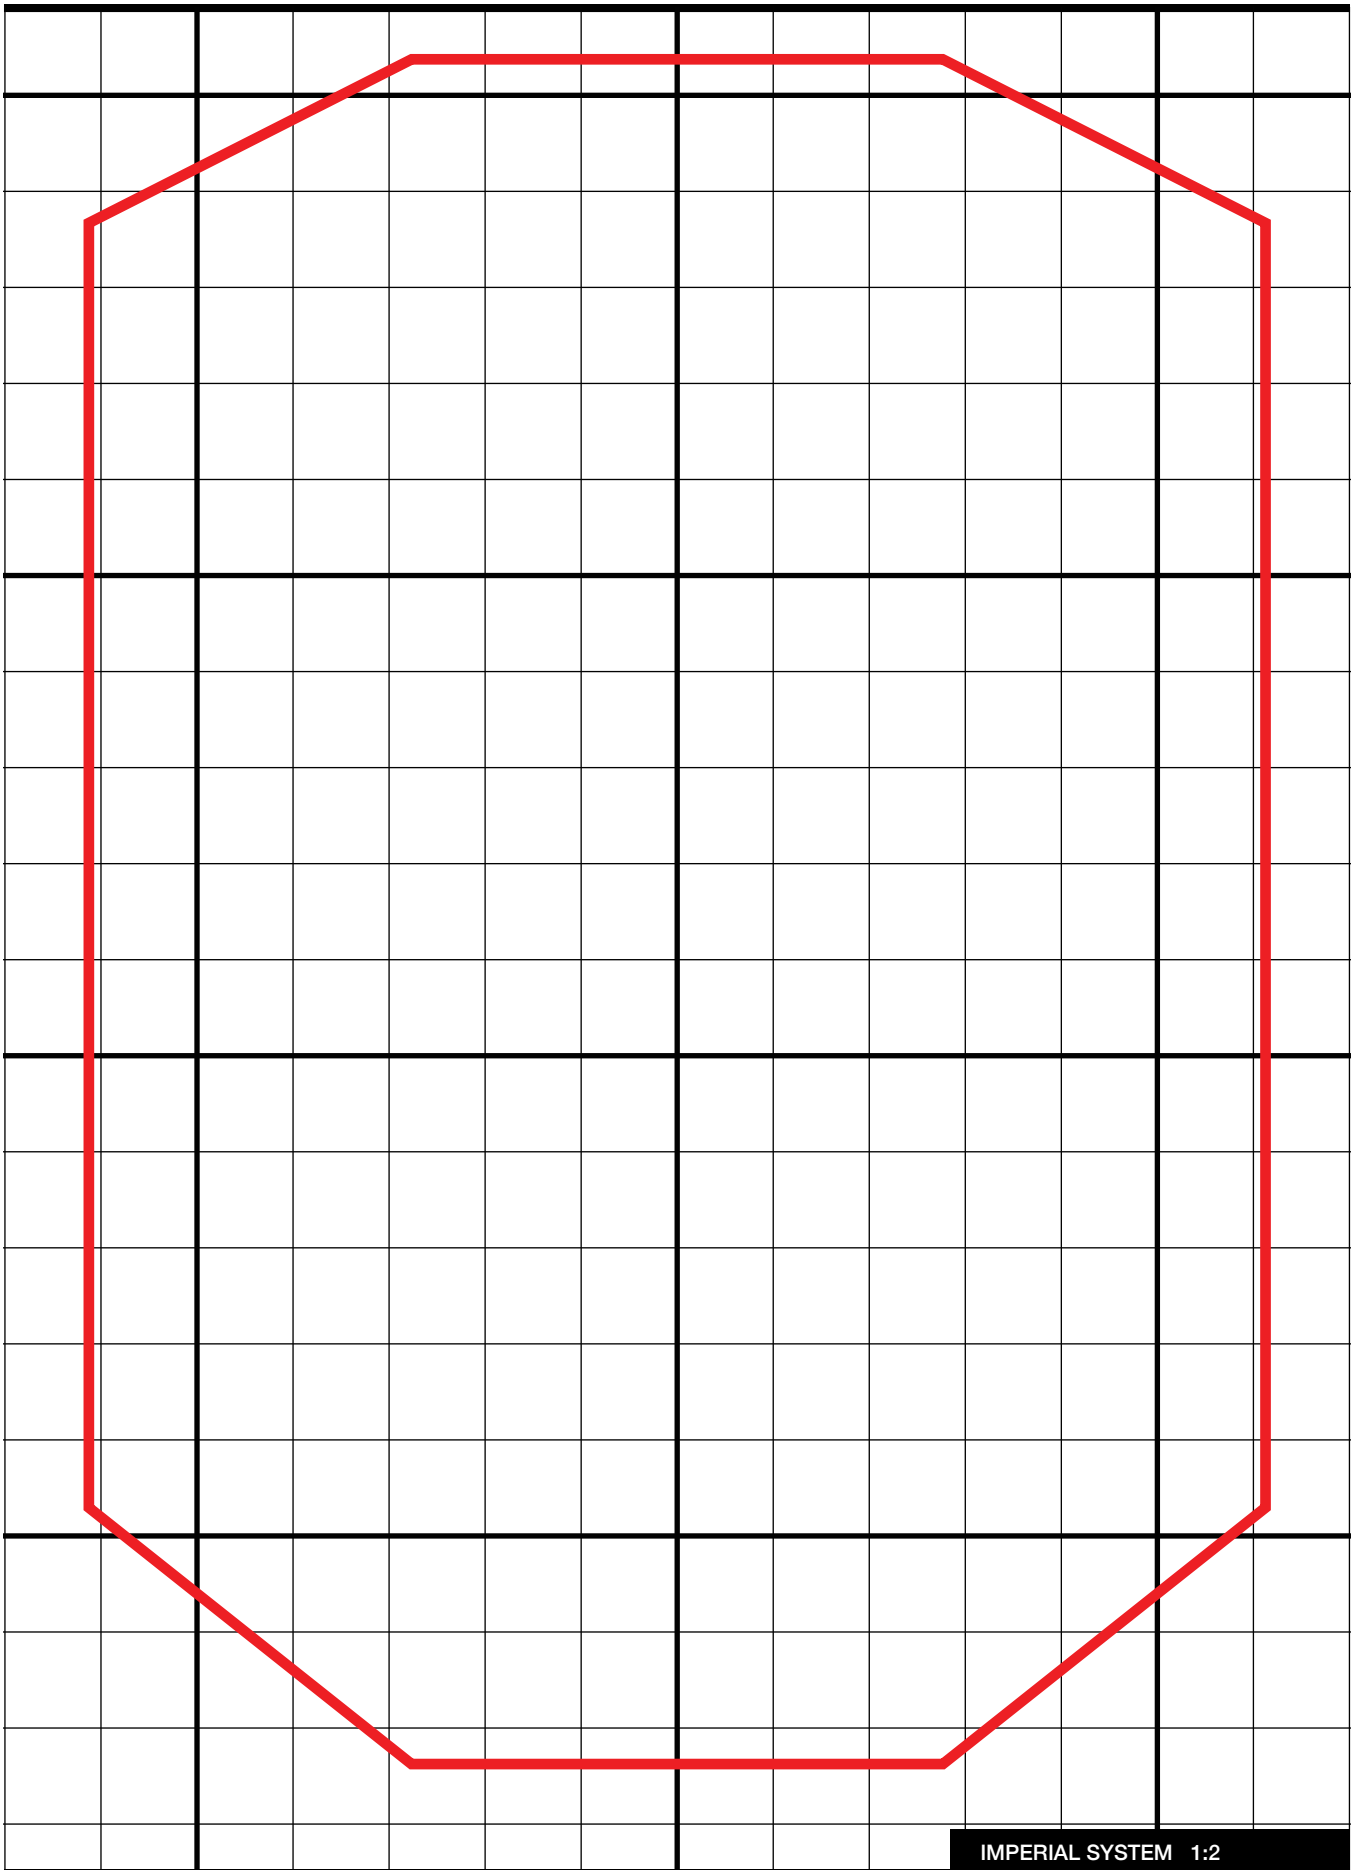

SOLID
GRAY.®

DATASHEET

GET TO KNOW YOUR GEAR!

POLYMER SERIES - TECH SPECS

WEIGHT

1,2 KG / 2 LBS 9 OZ

EXTERIOR DIMENSIONS

500 X 320 X 200 MM
(19.7 X 12.6 X 7.9 INCH)

VOLUME

15 litres / 915 cubic inch

LAPTOP SIZES

Main compartment fits most laptops up to 15.6 inch.

PRODUCT ORIGIN

Sheet material: Europe
Manufacturing: The Netherlands
Assembly: The Netherlands

PRODUCTION

Custom engineered polymer sheets are cut in a computer controlled process, and assembled by hand, ensuring the highest quality standards.

RECYCLING

SOLID GRAY products can be fully disassembled for recycling.

DRAW YOUR LAPTOP- IMPERIAL SYSTEM

SCALE 1:2 | EACH SQUARE REPRESENTS 1X1 INCH.

IMPERIAL SYSTEM 1:2

CONTACT SOLID GRAY

WE'RE JUST A MESSAGE OR CALL AWAY