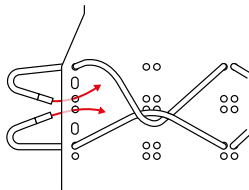

HOW TO CUSTOMIZE YOUR ITEM GRID

GET CREATIVE AND CHANGE THE ITEM GRID TO YOUR PERFECT PERSONAL SETUP

1

2

1

2

3