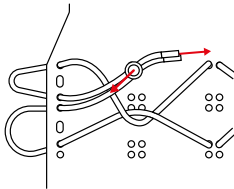

3

INSERT YOUR LAPTOP OR TABLET BEHIND THE ADAPTABLE ORGANIZER
SECURE THE VELCRO STRAPS TO MATCH THE THICKNESS OF YOUR DEVICE

4

**CLOSE AND TIGHTEN THE BUCKLE TO FIRMLY SECURE YOUR LAPTOP
INSERT ITEMS INTO THE GRID, USE THE SLIDERS TO ADJUST THE CORD TENSION**

CUSTOM ITEM GRID 1

EXAMPLE OF A CUSTOM SETUP TO HOLD CAMERA GEAR

CUSTOM ITEM GRID 2

EXAMPLE OF A CUSTOM SETUP TO HOLD VARIOUS TOOLS

CUSTOMIZATION

SAFETY

SOLID GRAY Adaptable Organizer (“SG-Organizer” for short), is only for use in a SOLID GRAY backpack (“SG-Backpack” for short), in order to secure loose items inside SG-Backpack. It should not be used for any other purpose. SG-Organizer is not safe to be used by children under 12 years old. Do not let children under 12 unattended with your SG-Organizer.