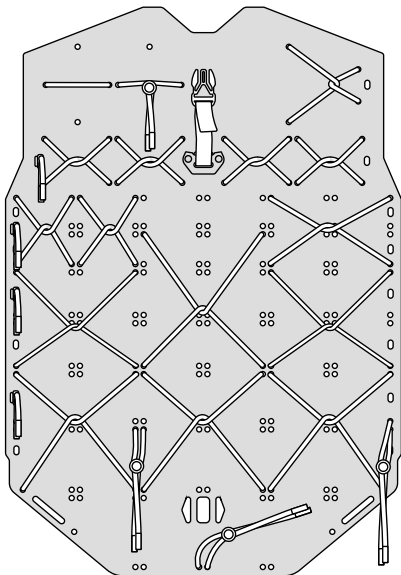

SOLID
GRAY.®

ADAPTABLE ORGANIZER

PRODUCT OVERVIEW

WHAT'S IN THE BOX? ADAPTABLE ORGANIZER COMES PRESET AS SHOWN

ADAPTABLE ORGANIZER CONTAINS
THE FOLLOWING PARTS:

- 1X ORGANIZER BODY
- 4X DEDICATED ITEM CORD - RED
- 2X GRID CORD - GRAY
- 2X GRID CORD - LIGHT GRAY
- 8X LOCKING CORD SLIDER

1

**UNDO THE VELCRO STRAPS AND BUCKLE OF YOUR LAPTOP STRAP
REMOVE THE CENTER SECTION AND STORE FOR LATER USE**

2

INSERT THE ADAPTABLE ORGANIZER INTO YOUR BACKPACK
THREAD THE VELCRO STRAPS THROUGH THE SLOTS IN THE ORGANIZER AS SHOWN

3

INSERT YOUR LAPTOP OR TABLET BEHIND THE ADAPTABLE ORGANIZER
SECURE THE VELCRO STRAPS TO MATCH THE THICKNESS OF YOUR DEVICE

4

**CLOSE AND TIGHTEN THE BUCKLE TO FIRMLY SECURE YOUR LAPTOP
INSERT ITEMS INTO THE GRID, USE THE SLIDERS TO ADJUST THE CORD TENSION**