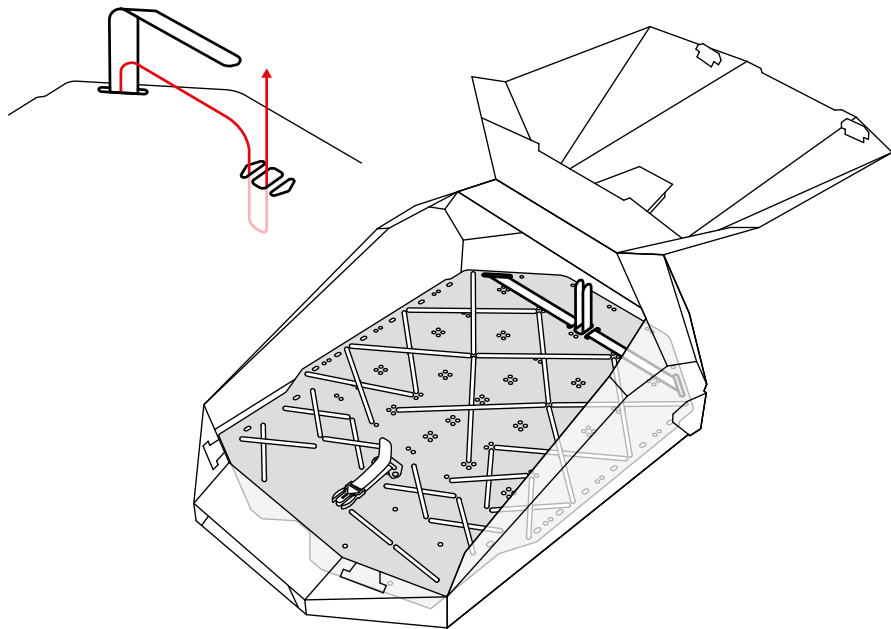

SOLID
GRAY.®

ADAPTABLE ORGANIZER

PRODUCT OVERVIEW

WHAT'S IN THE BOX? ADAPTABLE ORGANIZER COMES PRESET AS SHOWN

ADAPTABLE ORGANIZER CONTAINS
THE FOLLOWING PARTS:

- 1X ORGANIZER BODY
- 4X DEDICATED ITEM CORD - RED
- 2X GRID CORD - GRAY
- 2X GRID CORD - LIGHT GRAY
- 8X LOCKING CORD SLIDER

1

**UNDO THE VELCRO STRAPS AND BUCKLE OF YOUR LAPTOP STRAP
REMOVE THE CENTER SECTION AND STORE FOR LATER USE**

2

INSERT THE ADAPTABLE ORGANIZER INTO YOUR BACKPACK
THREAD THE VELCRO STRAPS THROUGH THE SLOTS IN THE ORGANIZER AS SHOWN

3

INSERT YOUR LAPTOP OR TABLET BEHIND THE ADAPTABLE ORGANIZER
SECURE THE VELCRO STRAPS TO MATCH THE THICKNESS OF YOUR DEVICE

4

**CLOSE AND TIGHTEN THE BUCKLE TO FIRMLY SECURE YOUR LAPTOP
INSERT ITEMS INTO THE GRID, USE THE SLIDERS TO ADJUST THE CORD TENSION**