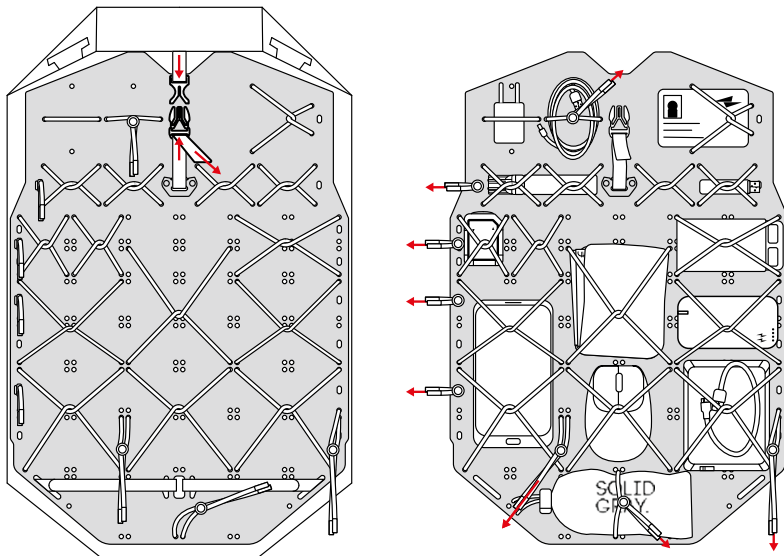

4

**CLOSE AND TIGHTEN THE BUCKLE TO FIRMLY SECURE YOUR LAPTOP
INSERT ITEMS INTO THE GRID, USE THE SLIDERS TO ADJUST THE CORD TENSION**

GETTING STARTED