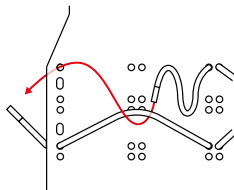

HOW TO CUSTOMIZE YOUR ITEM GRID

GET CREATIVE AND CHANGE THE ITEM GRID TO YOUR PERFECT PERSONAL SETUP

1

2

1

2

3