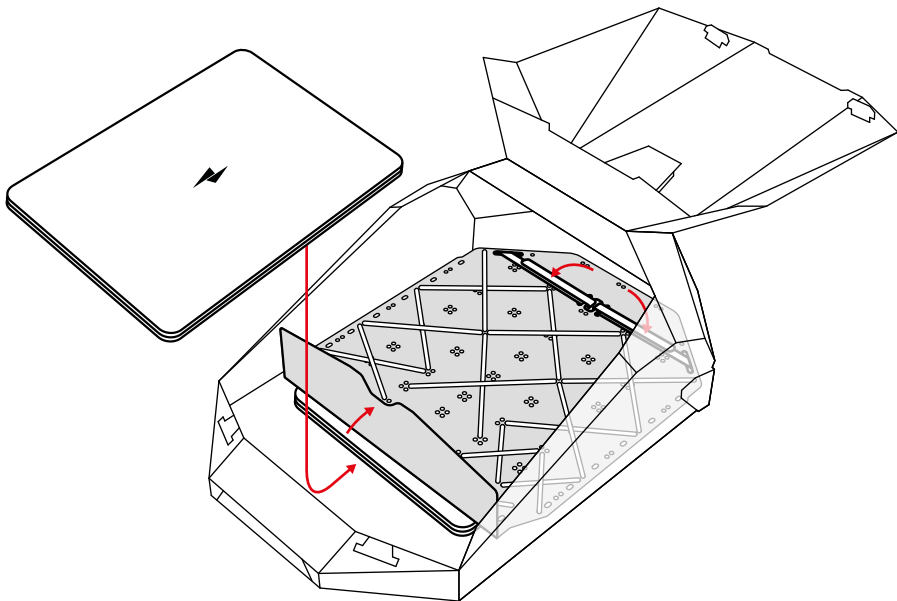

SOLID
GRAY.®

ADAPTABLE ORGANIZER

PRODUCT OVERVIEW

WHAT'S IN THE BOX? ADAPTABLE ORGANIZER COMES PRESET AS SHOWN

ADAPTABLE ORGANIZER CONTAINS
THE FOLLOWING PARTS:

- 1X ORGANIZER BODY
- 4X DEDICATED ITEM CORD - RED
- 2X GRID CORD - GRAY
- 2X GRID CORD - LIGHT GRAY
- 8X LOCKING CORD SLIDER

1

**UNDO THE VELCRO STRAPS AND BUCKLE OF YOUR LAPTOP STRAP
REMOVE THE CENTER SECTION AND STORE FOR LATER USE**

2

INSERT THE ADAPTABLE ORGANIZER INTO YOUR BACKPACK
THREAD THE VELCRO STRAPS THROUGH THE SLOTS IN THE ORGANIZER AS SHOWN

3

INSERT YOUR LAPTOP OR TABLET BEHIND THE ADAPTABLE ORGANIZER
SECURE THE VELCRO STRAPS TO MATCH THE THICKNESS OF YOUR DEVICE

4

**CLOSE AND TIGHTEN THE BUCKLE TO FIRMLY SECURE YOUR LAPTOP
INSERT ITEMS INTO THE GRID, USE THE SLIDERS TO ADJUST THE CORD TENSION**

CUSTOM ITEM GRID 1

EXAMPLE OF A CUSTOM SETUP TO HOLD CAMERA GEAR

CUSTOM ITEM GRID 2

EXAMPLE OF A CUSTOM SETUP TO HOLD VARIOUS TOOLS

CUSTOMIZATION

SAFETY

SOLID GRAY Adaptable Organizer (“SG-Organizer” for short), is only for use in a SOLID GRAY backpack (“SG-Backpack” for short), in order to secure loose items inside SG-Backpack. It should not be used for any other purpose. SG-Organizer is not safe to be used by children under 12 years old. Do not let children under 12 unattended with your SG-Organizer.