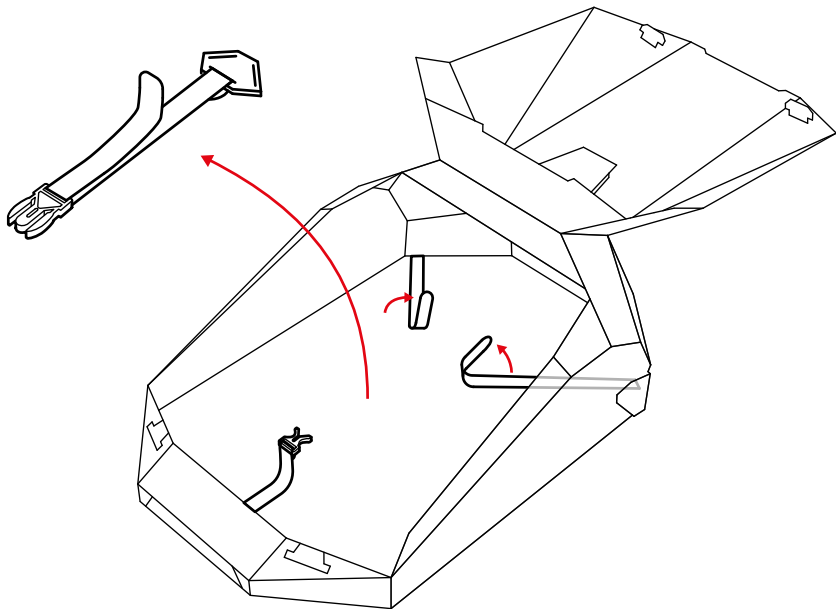

SOLID
GRAY.®

ADAPTABLE ORGANIZER

PRODUCT OVERVIEW

WHAT'S IN THE BOX? ADAPTABLE ORGANIZER COMES PRESET AS SHOWN

ADAPTABLE ORGANIZER CONTAINS
THE FOLLOWING PARTS:

- 1X ORGANIZER BODY
- 4X DEDICATED ITEM CORD - RED
- 2X GRID CORD - GRAY
- 2X GRID CORD - LIGHT GRAY
- 8X LOCKING CORD SLIDER

1

**UNDO THE VELCRO STRAPS AND BUCKLE OF YOUR LAPTOP STRAP
REMOVE THE CENTER SECTION AND STORE FOR LATER USE**

2

INSERT THE ADAPTABLE ORGANIZER INTO YOUR BACKPACK
THREAD THE VELCRO STRAPS THROUGH THE SLOTS IN THE ORGANIZER AS SHOWN

3

INSERT YOUR LAPTOP OR TABLET BEHIND THE ADAPTABLE ORGANIZER
SECURE THE VELCRO STRAPS TO MATCH THE THICKNESS OF YOUR DEVICE

4

**CLOSE AND TIGHTEN THE BUCKLE TO FIRMLY SECURE YOUR LAPTOP
INSERT ITEMS INTO THE GRID, USE THE SLIDERS TO ADJUST THE CORD TENSION**