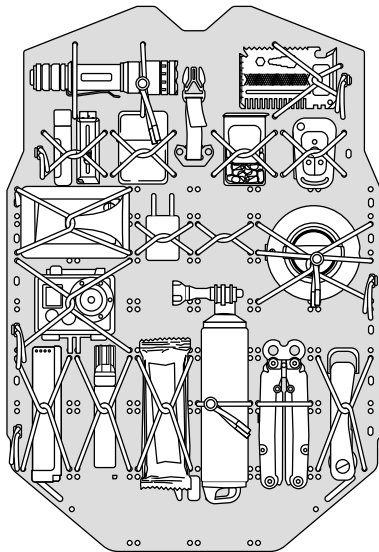

SOLID
GRAY.®

ADAPTABLE ORGANIZER

PRODUCT OVERVIEW

WHAT'S IN THE BOX? ADAPTABLE ORGANIZER COMES PRESET AS SHOWN

ADAPTABLE ORGANIZER CONTAINS
THE FOLLOWING PARTS:

- 1X ORGANIZER BODY
- 4X DEDICATED ITEM CORD - RED
- 2X GRID CORD - GRAY
- 2X GRID CORD - LIGHT GRAY
- 8X LOCKING CORD SLIDER

3

INSERT YOUR LAPTOP OR TABLET BEHIND THE ADAPTABLE ORGANIZER
SECURE THE VELCRO STRAPS TO MATCH THE THICKNESS OF YOUR DEVICE

4

**CLOSE AND TIGHTEN THE BUCKLE TO FIRMLY SECURE YOUR LAPTOP
INSERT ITEMS INTO THE GRID, USE THE SLIDERS TO ADJUST THE CORD TENSION**

**GETTING STARTED**

HOW TO CUSTOMIZE YOUR ITEM GRID

GET CREATIVE AND CHANGE THE ITEM GRID TO YOUR PERFECT PERSONAL SETUP

1

2

1

2

3

CUSTOM ITEM GRID 1

EXAMPLE OF A CUSTOM SETUP TO HOLD CAMERA GEAR

CUSTOM ITEM GRID 2

EXAMPLE OF A CUSTOM SETUP TO HOLD VARIOUS TOOLS

CUSTOMIZATION

SAFETY

SOLID GRAY Adaptable Organizer (“SG-Organizer” for short), is only for use in a SOLID GRAY backpack (“SG-Backpack” for short), in order to secure loose items inside SG-Backpack. It should not be used for any other purpose. SG-Organizer is not safe to be used by children under 12 years old. Do not let children under 12 unattended with your SG-Organizer.