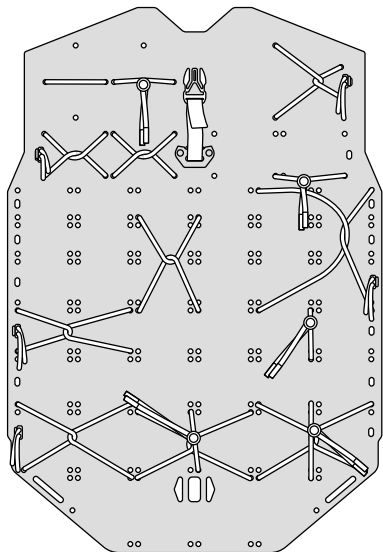

SOLID
GRAY.®

ADAPTABLE ORGANIZER

PRODUCT OVERVIEW

WHAT'S IN THE BOX? ADAPTABLE ORGANIZER COMES PRESET AS SHOWN

ADAPTABLE ORGANIZER CONTAINS
THE FOLLOWING PARTS:

- 1X ORGANIZER BODY
- 4X DEDICATED ITEM CORD - RED
- 2X GRID CORD - GRAY
- 2X GRID CORD - LIGHT GRAY
- 8X LOCKING CORD SLIDER

3

INSERT YOUR LAPTOP OR TABLET BEHIND THE ADAPTABLE ORGANIZER
SECURE THE VELCRO STRAPS TO MATCH THE THICKNESS OF YOUR DEVICE

4

**CLOSE AND TIGHTEN THE BUCKLE TO FIRMLY SECURE YOUR LAPTOP
INSERT ITEMS INTO THE GRID, USE THE SLIDERS TO ADJUST THE CORD TENSION**

**GETTING STARTED**

HOW TO CUSTOMIZE YOUR ITEM GRID

GET CREATIVE AND CHANGE THE ITEM GRID TO YOUR PERFECT PERSONAL SETUP

1

2

1

2

3

CUSTOM ITEM GRID 1

EXAMPLE OF A CUSTOM SETUP TO HOLD CAMERA GEAR

CUSTOM ITEM GRID 2

EXAMPLE OF A CUSTOM SETUP TO HOLD VARIOUS TOOLS

CUSTOMIZATION

SAFETY

SOLID GRAY Adaptable Organizer (“SG-Organizer” for short), is only for use in a SOLID GRAY backpack (“SG-Backpack” for short), in order to secure loose items inside SG-Backpack. It should not be used for any other purpose. SG-Organizer is not safe to be used by children under 12 years old. Do not let children under 12 unattended with your SG-Organizer.