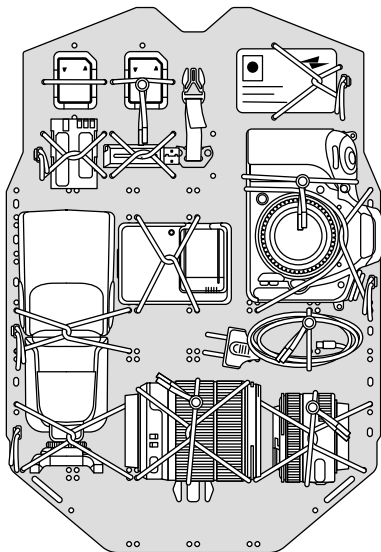

SOLID
GRAY.®

ADAPTABLE ORGANIZER

PRODUCT OVERVIEW

WHAT'S IN THE BOX? ADAPTABLE ORGANIZER COMES PRESET AS SHOWN

ADAPTABLE ORGANIZER CONTAINS
THE FOLLOWING PARTS:

- 1X ORGANIZER BODY
- 4X DEDICATED ITEM CORD - RED
- 2X GRID CORD - GRAY
- 2X GRID CORD - LIGHT GRAY
- 8X LOCKING CORD SLIDER

3

INSERT YOUR LAPTOP OR TABLET BEHIND THE ADAPTABLE ORGANIZER
SECURE THE VELCRO STRAPS TO MATCH THE THICKNESS OF YOUR DEVICE

4

**CLOSE AND TIGHTEN THE BUCKLE TO FIRMLY SECURE YOUR LAPTOP
INSERT ITEMS INTO THE GRID, USE THE SLIDERS TO ADJUST THE CORD TENSION**

**GETTING STARTED**

HOW TO CUSTOMIZE YOUR ITEM GRID

GET CREATIVE AND CHANGE THE ITEM GRID TO YOUR PERFECT PERSONAL SETUP

1

2

1

2

3

CUSTOM ITEM GRID 1

EXAMPLE OF A CUSTOM SETUP TO HOLD CAMERA GEAR

CUSTOM ITEM GRID 2

EXAMPLE OF A CUSTOM SETUP TO HOLD VARIOUS TOOLS

CUSTOMIZATION

SAFETY

SOLID GRAY Adaptable Organizer (“SG-Organizer” for short), is only for use in a SOLID GRAY backpack (“SG-Backpack” for short), in order to secure loose items inside SG-Backpack. It should not be used for any other purpose. SG-Organizer is not safe to be used by children under 12 years old. Do not let children under 12 unattended with your SG-Organizer.